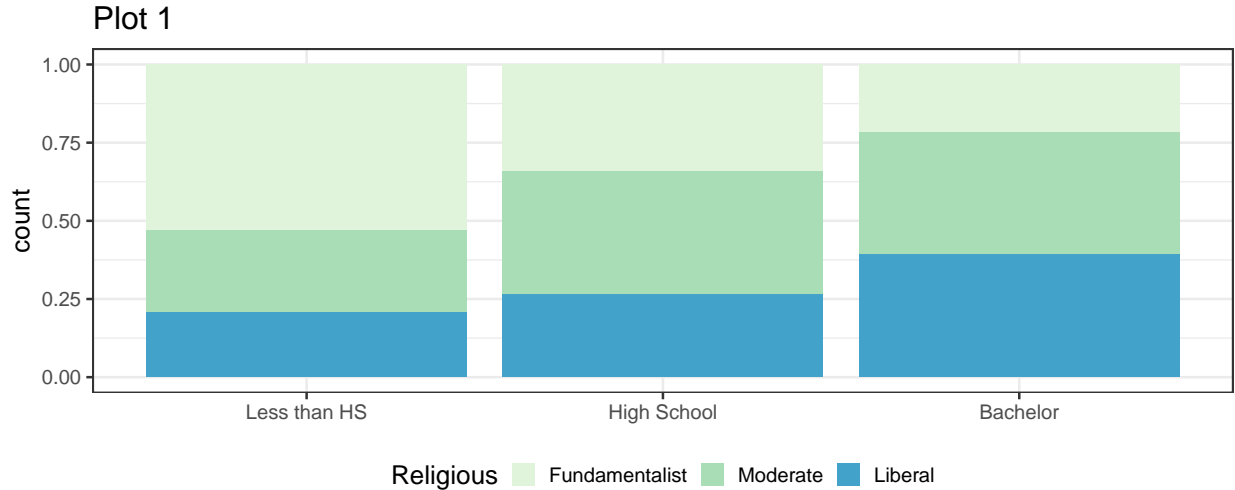

Question 3

A recent General Social Survey (GSS) collected educational and religious demographic data on 2,836 individuals which has been summarized below. Use this to answer the following questions.

Education	Religious Beliefs			Total
	Fundamentalist	Moderate	Liberal	
Less than HS	278	138	108	524
High School	570	658	442	1670
Bachelor	138	252	252	642
Total	986	1048	802	2836