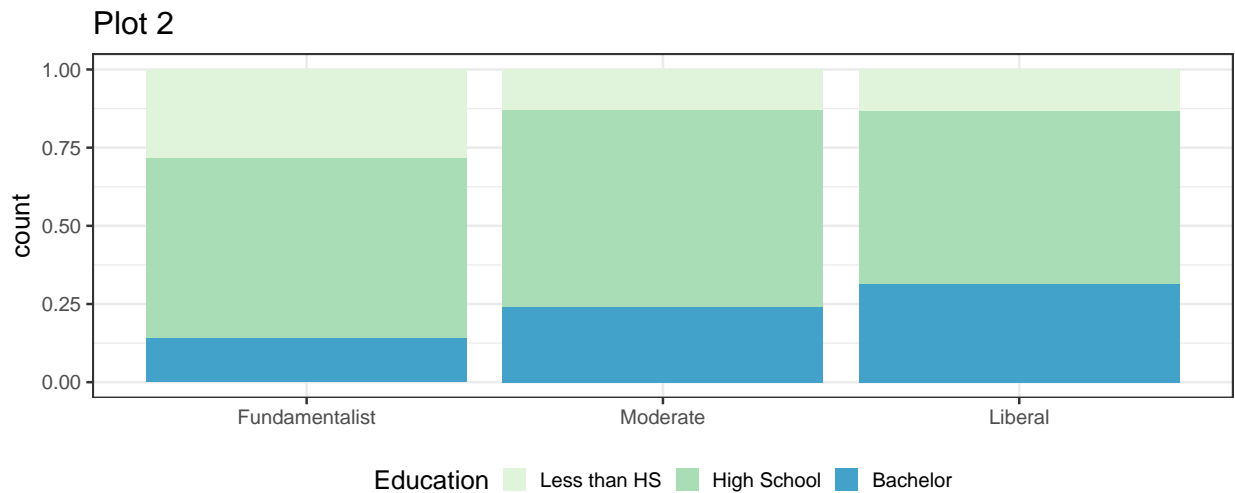

Question 3

A recent General Social Survey (GSS) collected educational and religious demographic data on 2,836 individuals which has been summarized below. Use this to answer the following questions.

Education	Religious Beliefs			Total
	Fundamentalist	Moderate	Liberal	
Less than HS	278	138	108	524
High School	570	658	442	1670
Bachelor	138	252	252	642
Total	986	1048	802	2836